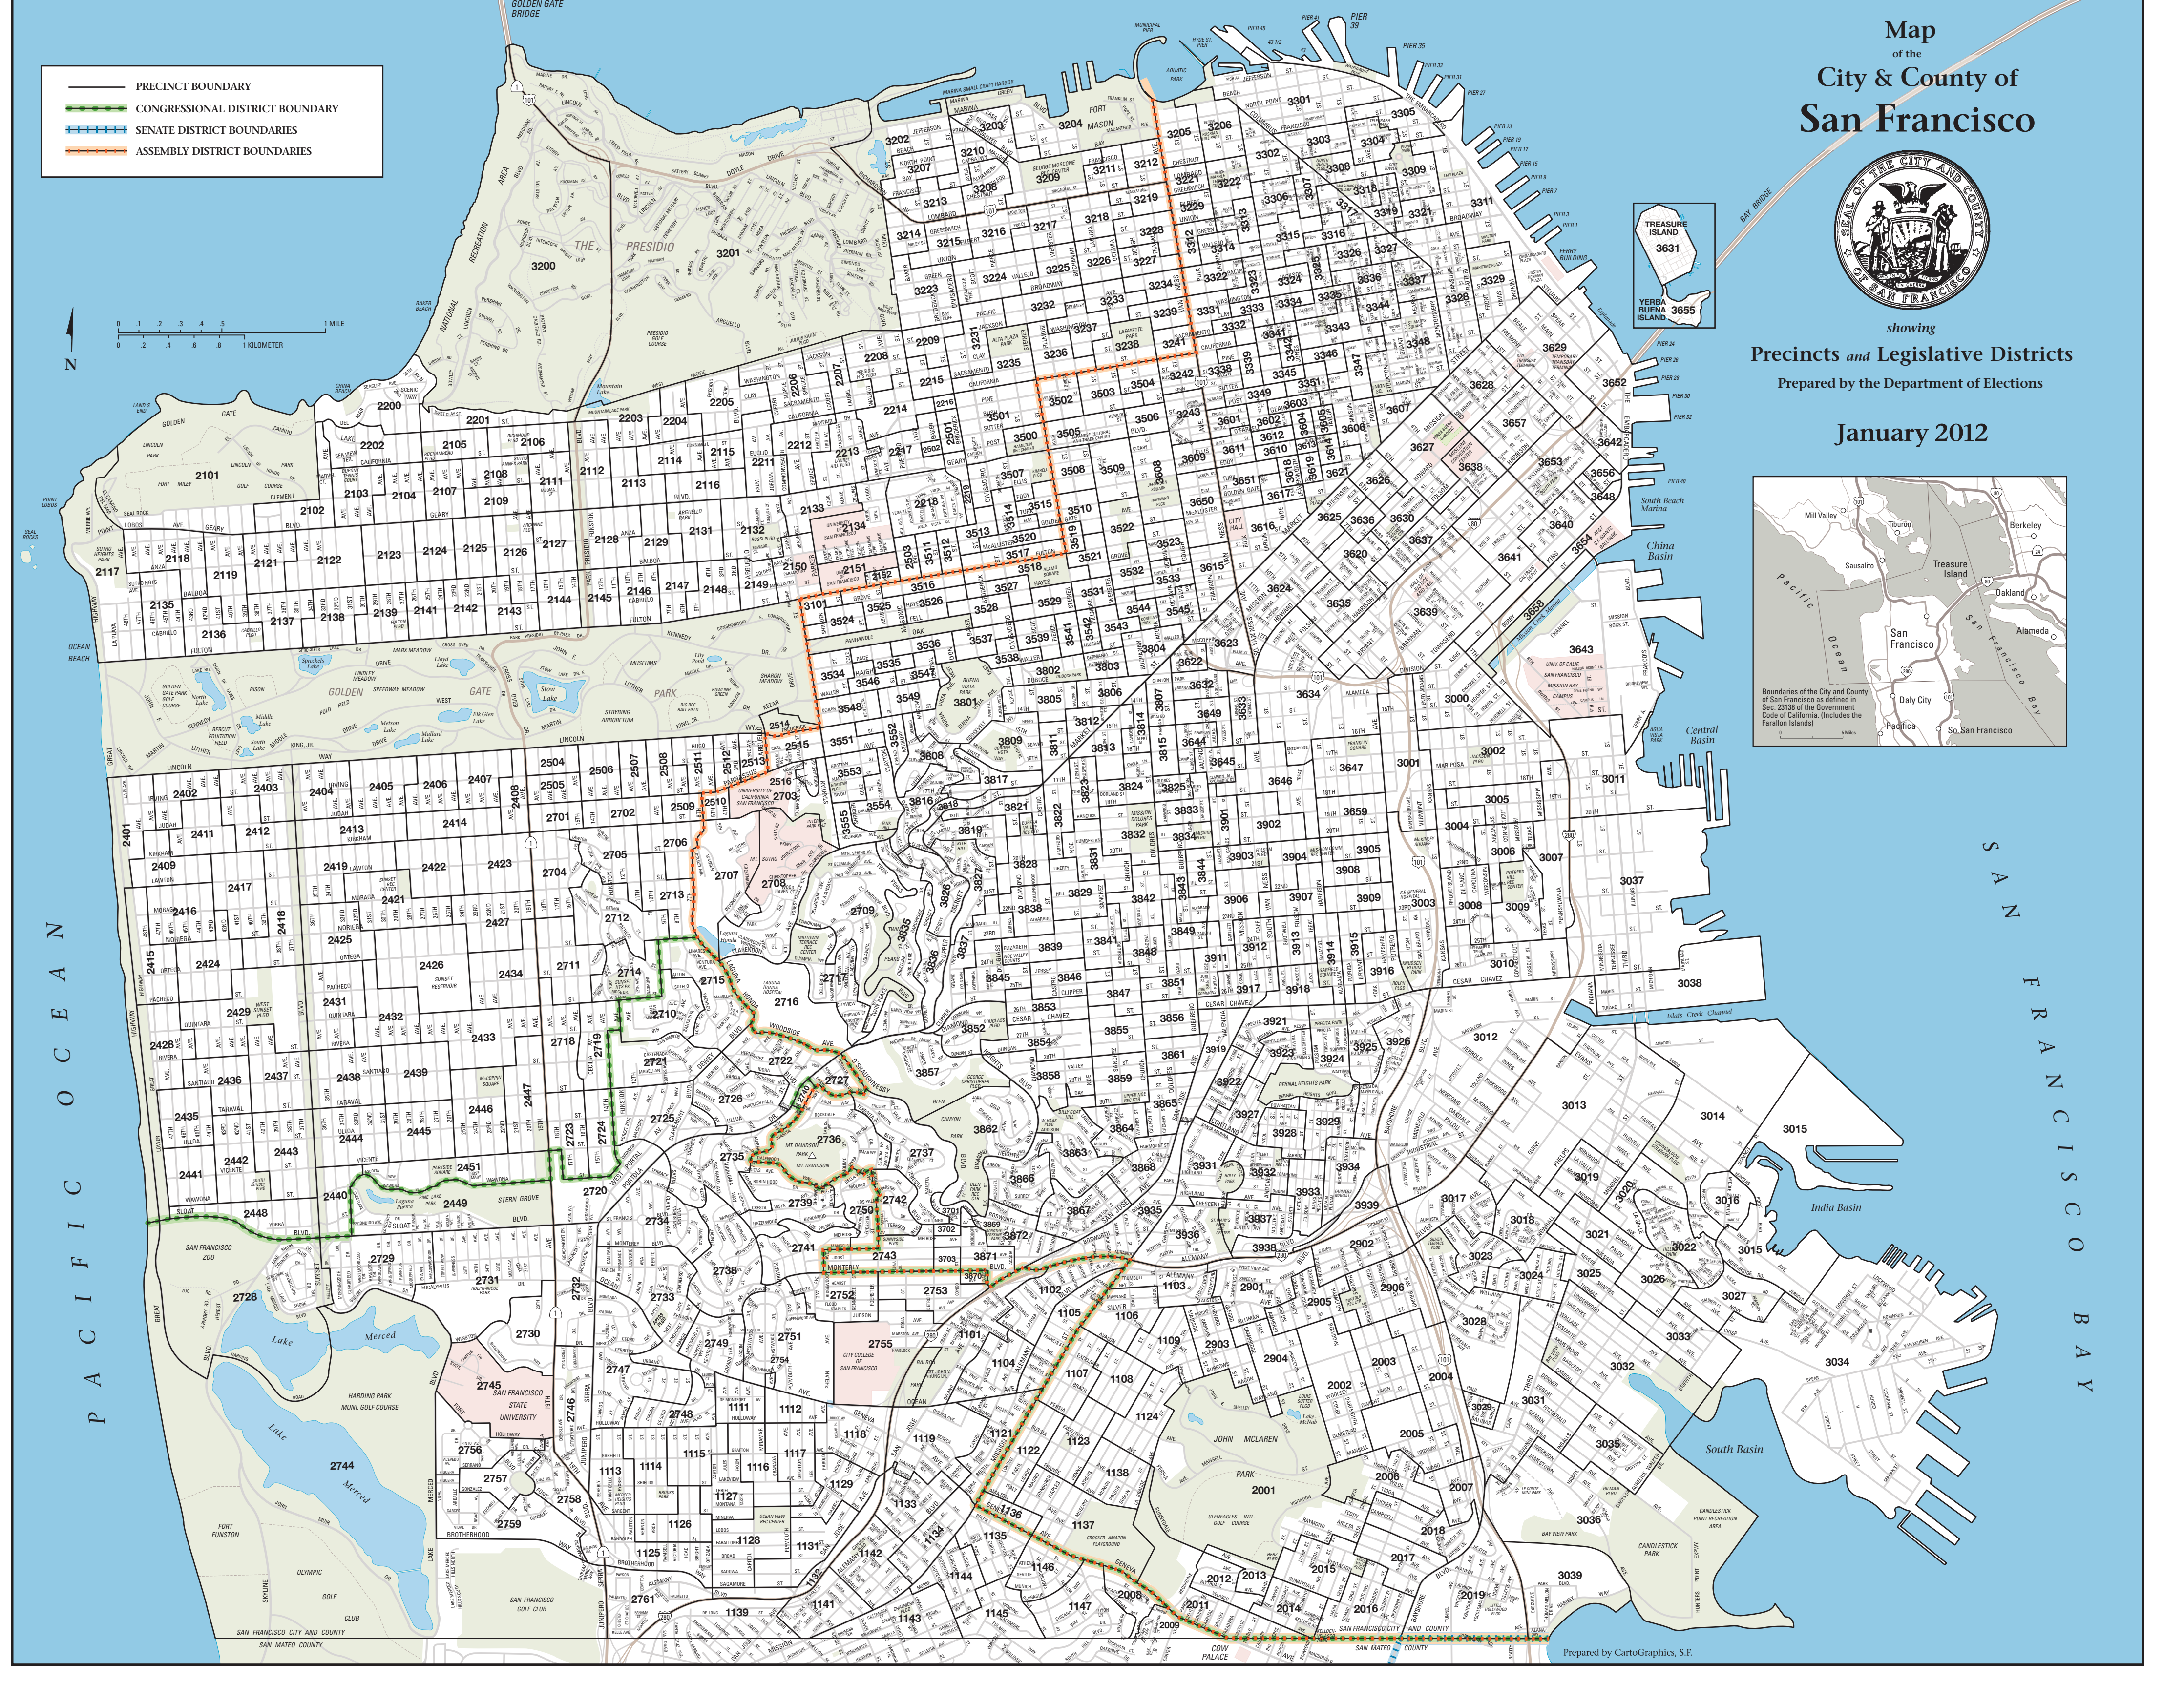

Map
of the
City & County of
San Francisco

showing
Precincts and Legislative Districts
Prepared by the Department of Elections

January 2012

- PRECINCT BOUNDARY
- CONGRESSIONAL DISTRICT BOUNDARY
- SENATE DISTRICT BOUNDARIES
- ASSEMBLY DISTRICT BOUNDARIES

PACIFIC OCEAN

SAN FRANCISCO BAY