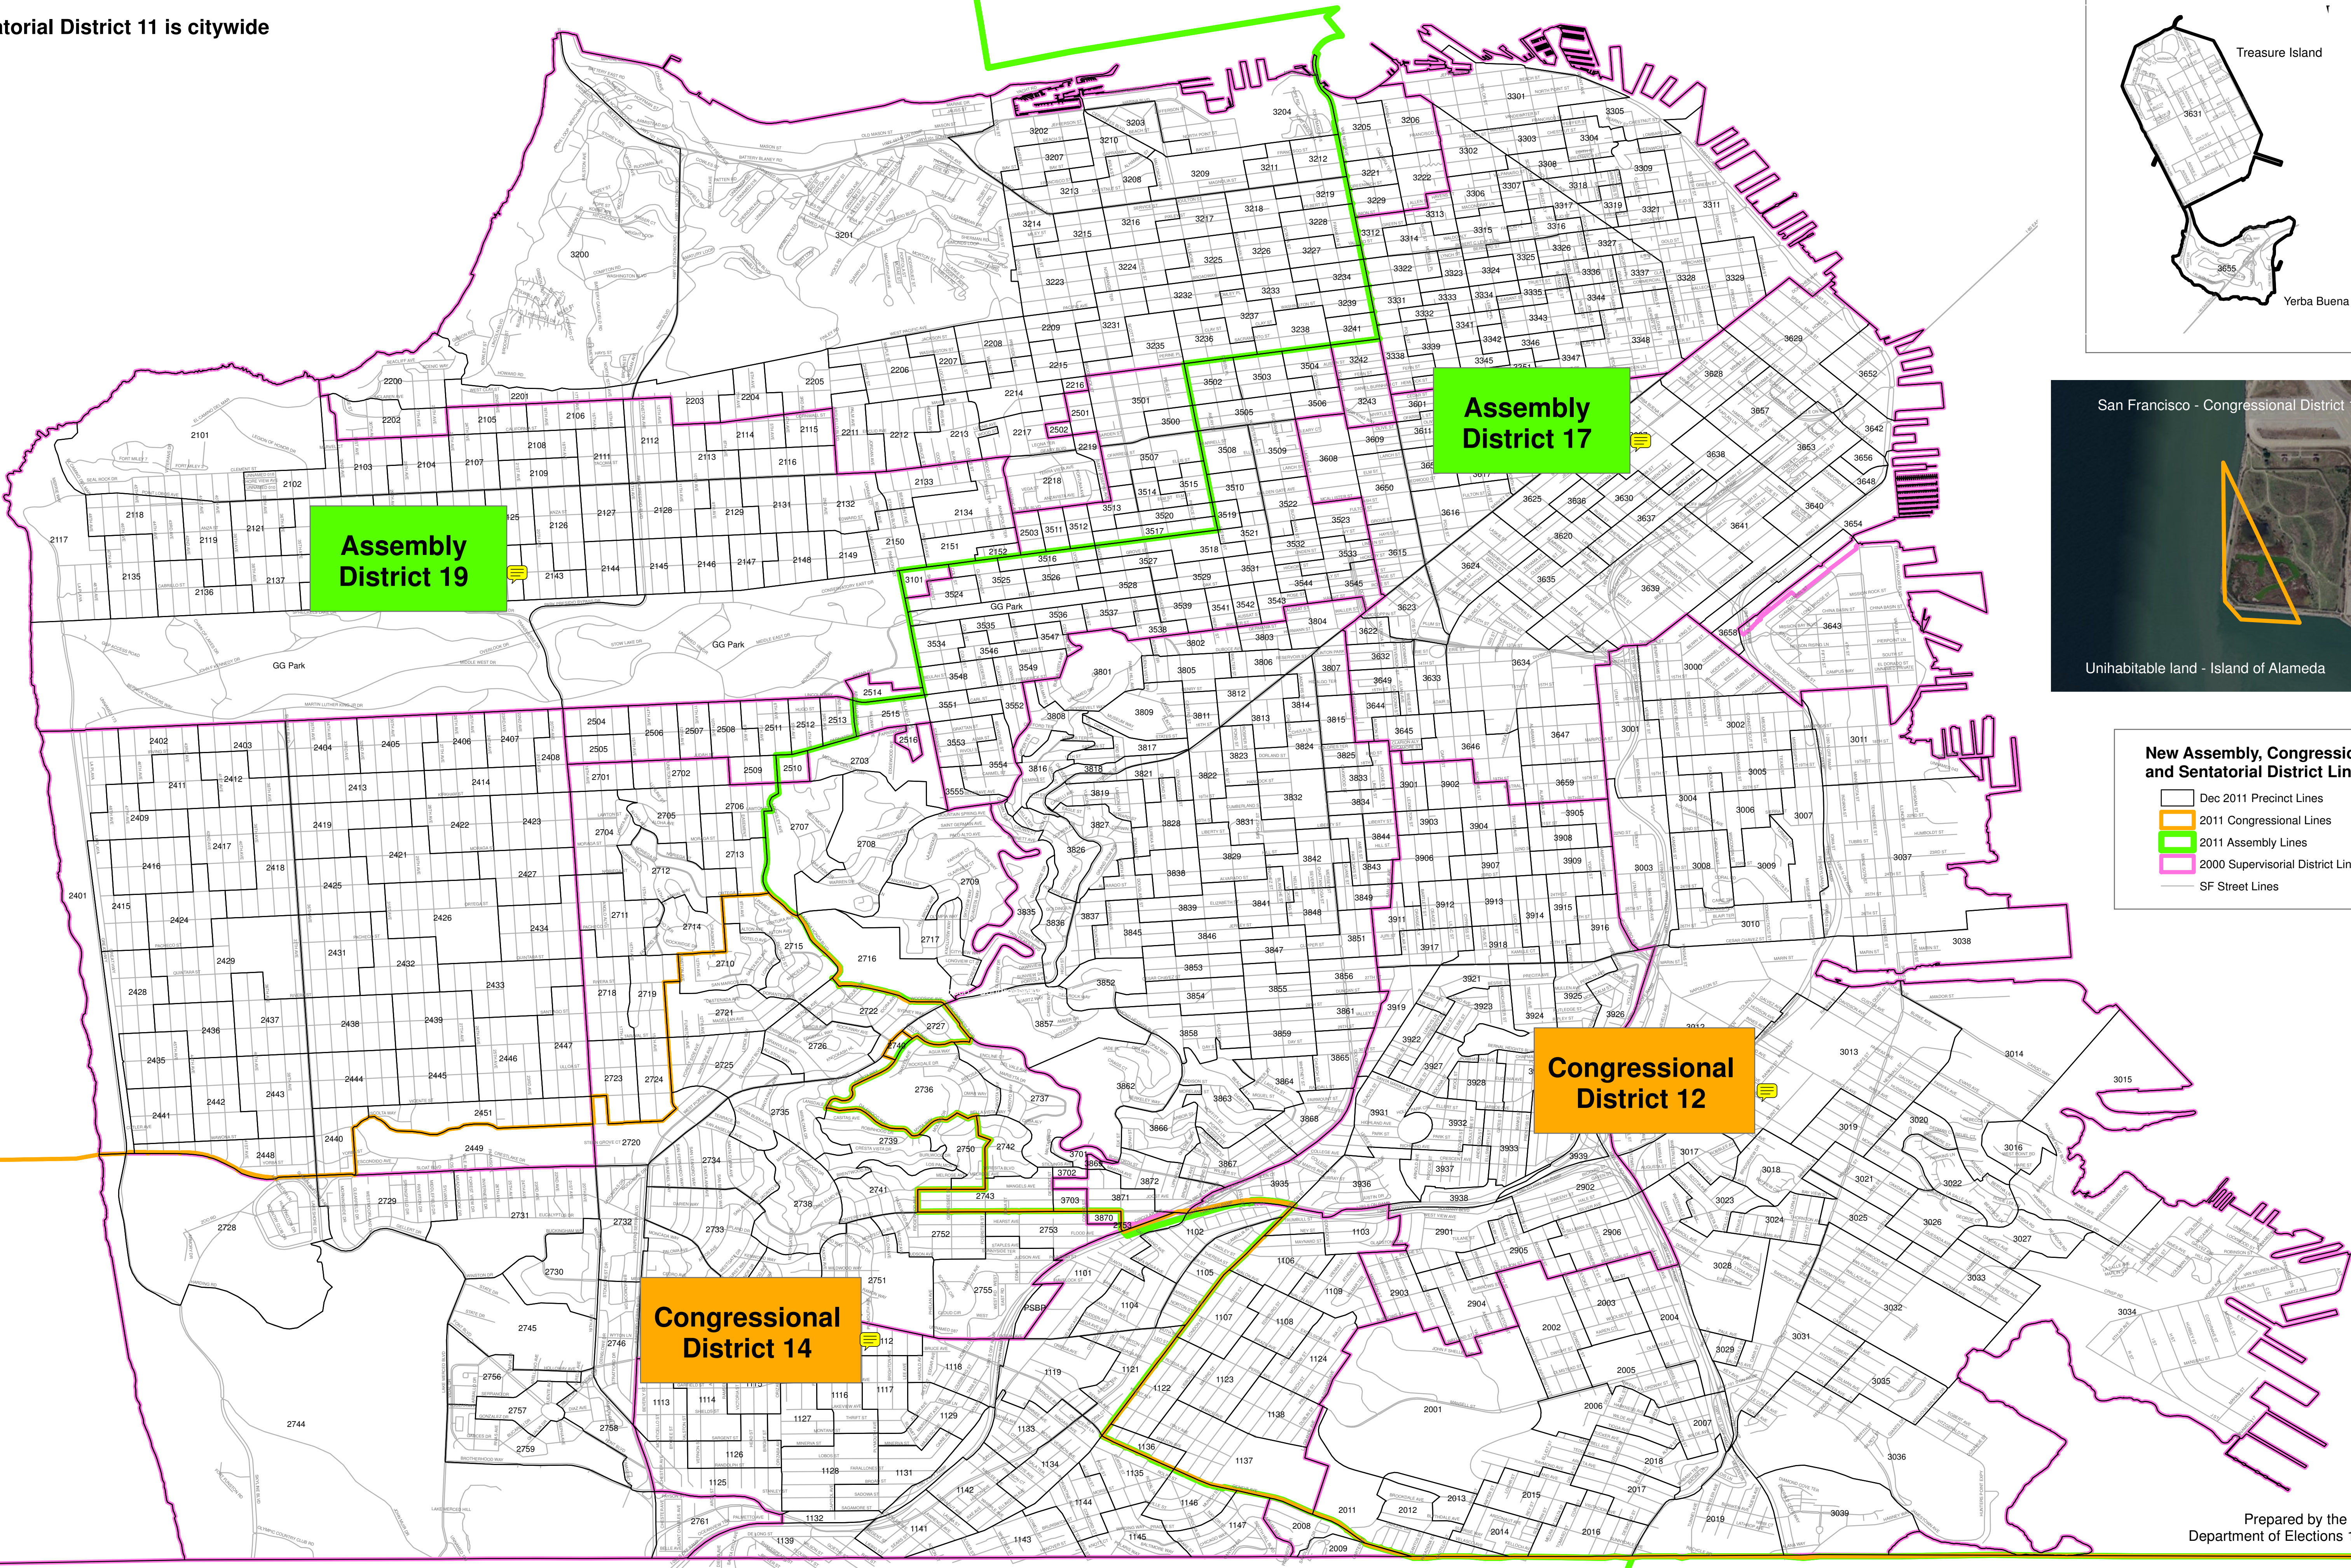

Note: Senatorial District 11 is citywide

New Assembly, Congressional and Senatorial District Lines

- Dec 2011 Precinct Lines
- 2011 Congressional Lines
- 2011 Assembly Lines
- 2000 Supervisorial District Lines
- SF Street Lines