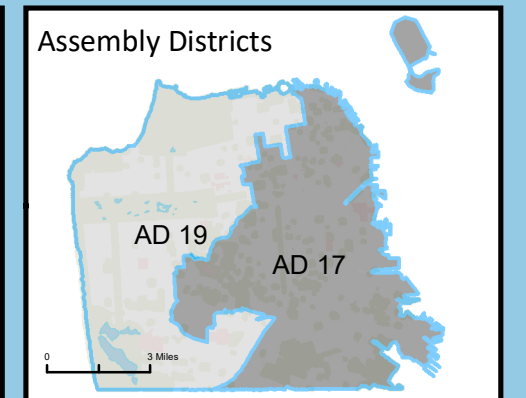

Map of the City & County of San Francisco

showing Precincts and Legislative Districts

Prepared by the Department of Elections

July 2022

- Precinct Boundaries
- Supervisory District Boundaries
- Assembly District Boundaries
- Congressional District Boundaries
- BART District Boundaries

* Pct 9903 comprises an unpopulated portion of Alameda
* Pct 9904 comprises an unpopulated portion of Angel Island