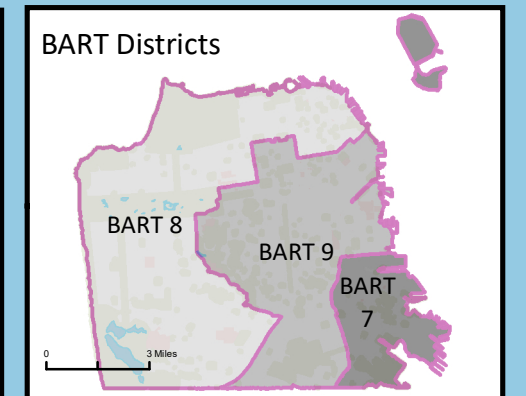

Map of the City & County of San Francisco

showing Precincts and Legislative Districts

Prepared by the Department of Elections

July 2022

- Precinct Boundaries
- Supervisory District Boundaries
- Assembly District Boundaries
- Congressional District Boundaries
- BART District Boundaries

* Pct 9903 comprises an unpopulated portion of Alameda
* Pct 9904 comprises an unpopulated portion of Angel Island