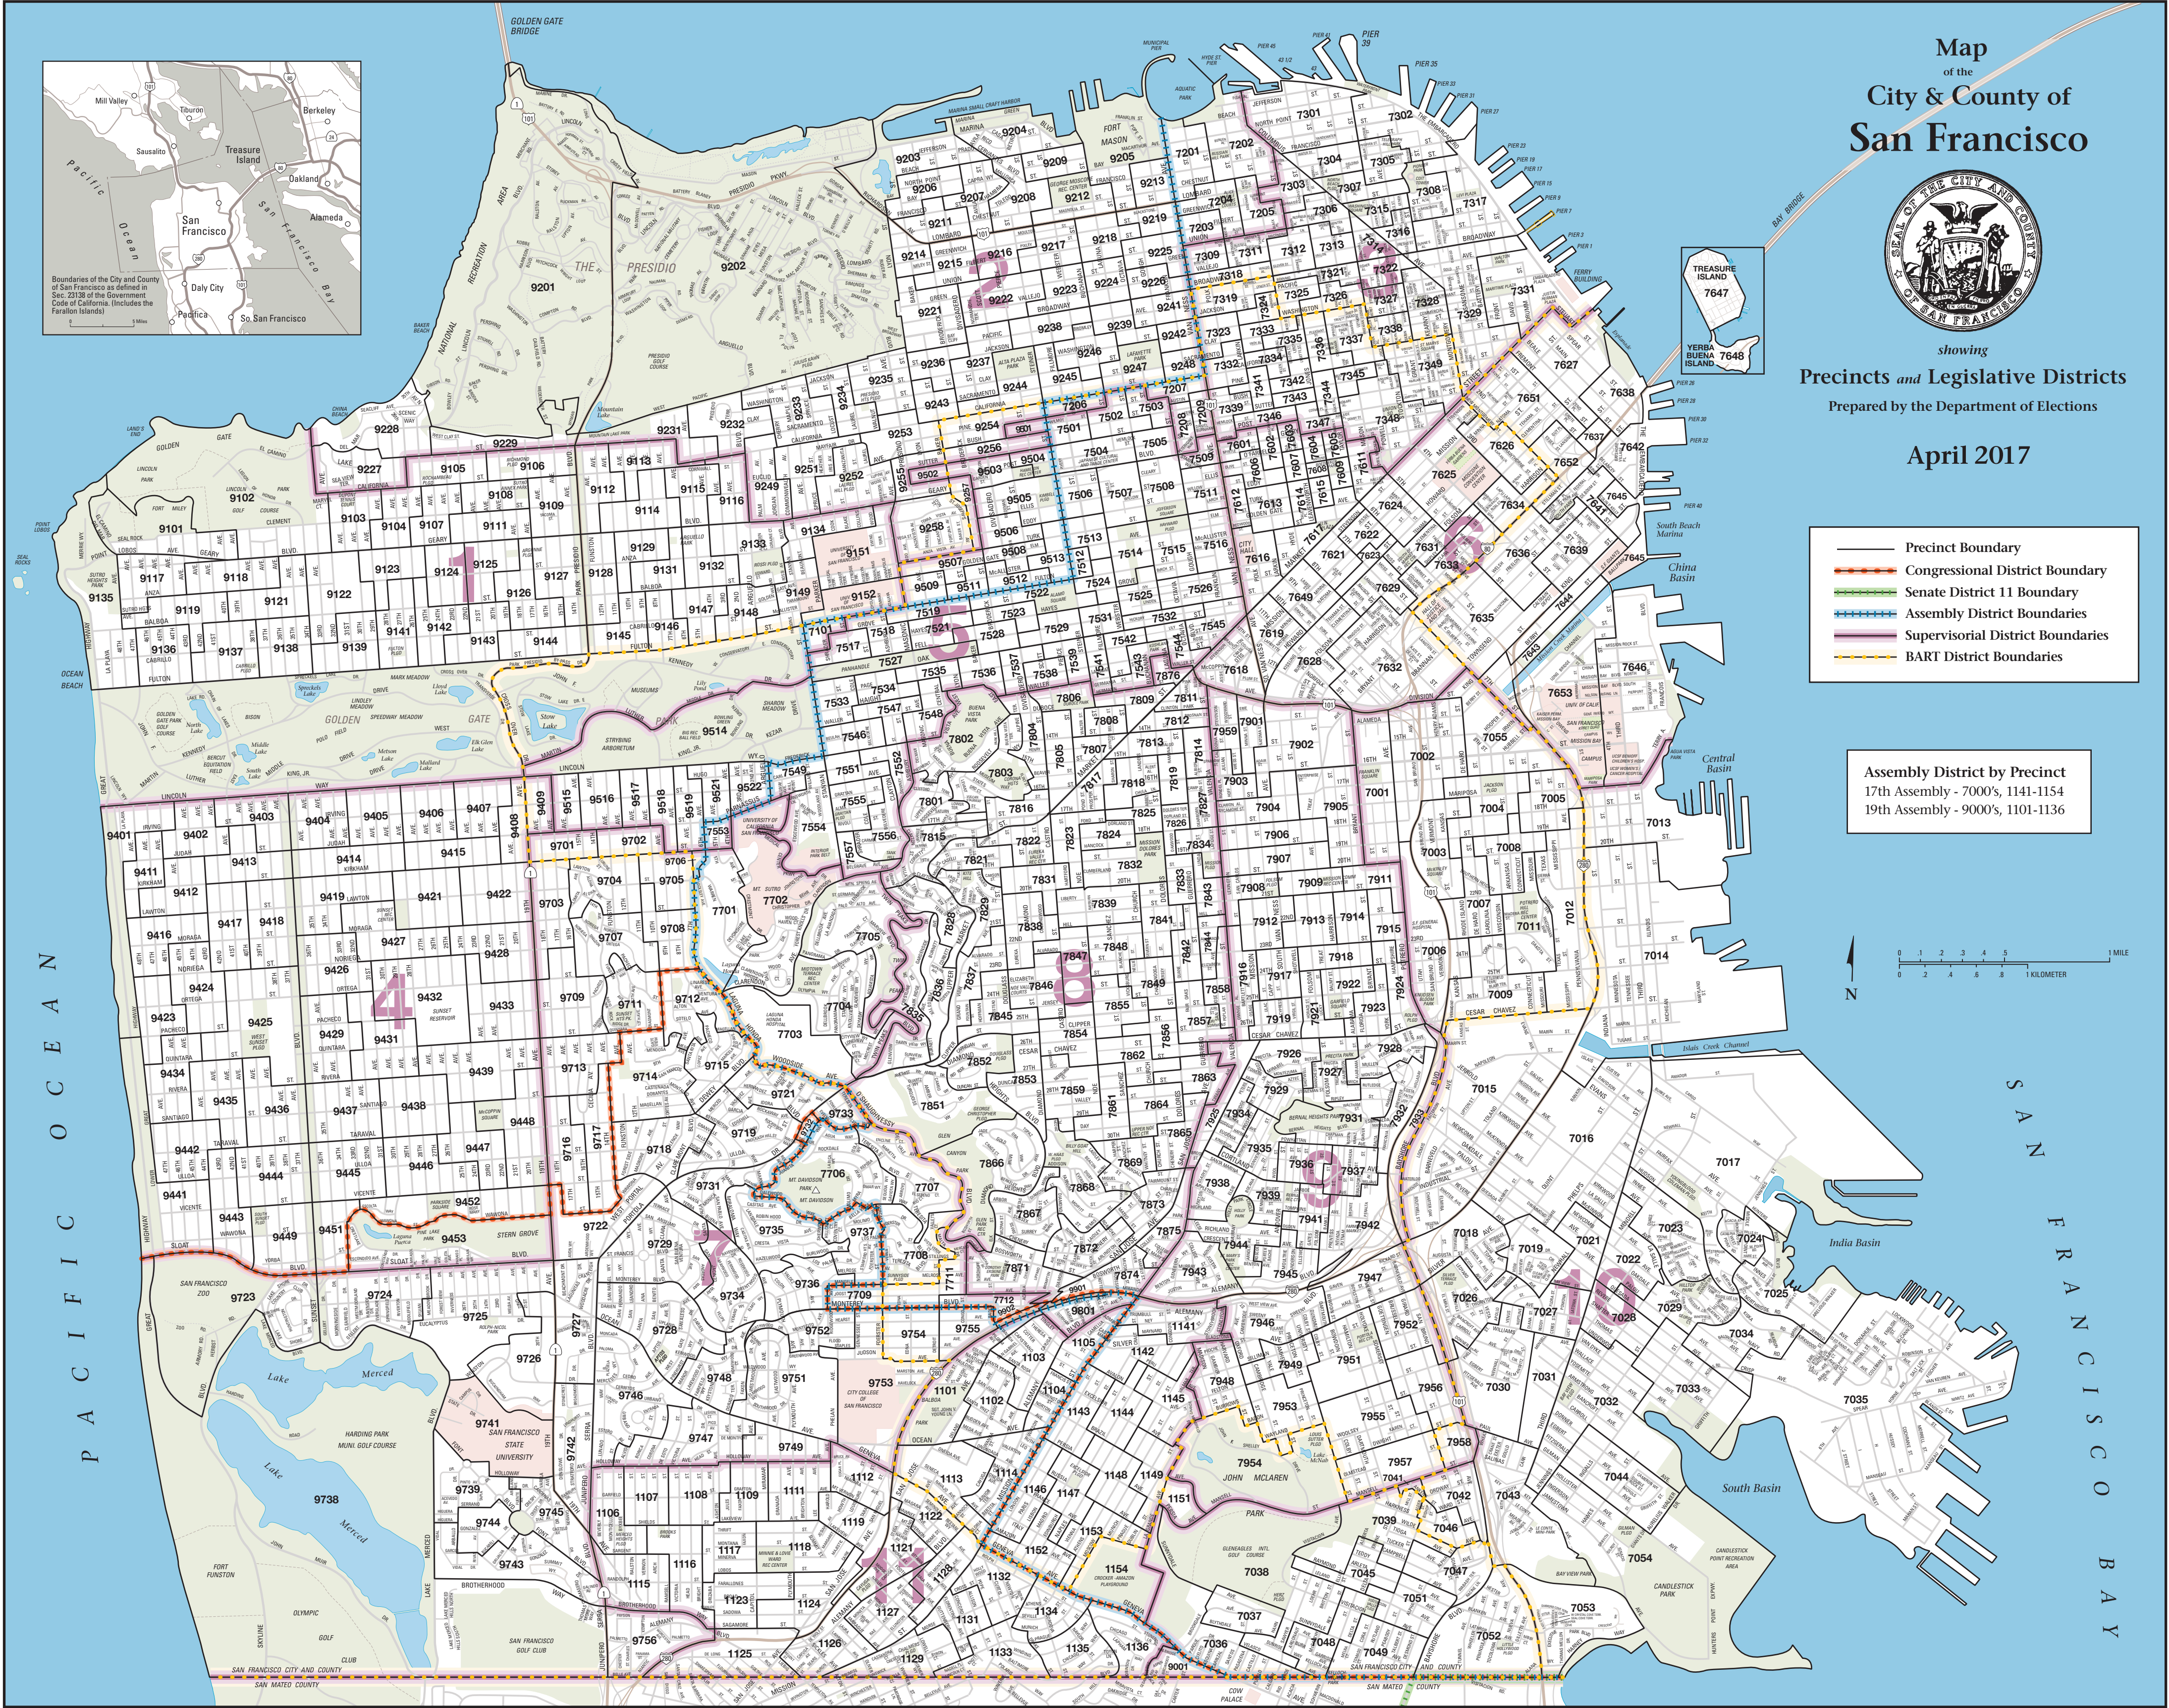

Map of the City & County of San Francisco

showing
Precincts and Legislative Districts
Prepared by the Department of Elections

April 2017

- Precinct Boundary
- Congressional District Boundary
- Senate District 11 Boundary
- Assembly District Boundaries
- Supervisorial District Boundaries
- BART District Boundaries

Assembly District by Precinct
17th Assembly - 7000's, 1141-1154
19th Assembly - 9000's, 1101-1136

PACIFIC OCEAN

SAN FRANCISCO BAY