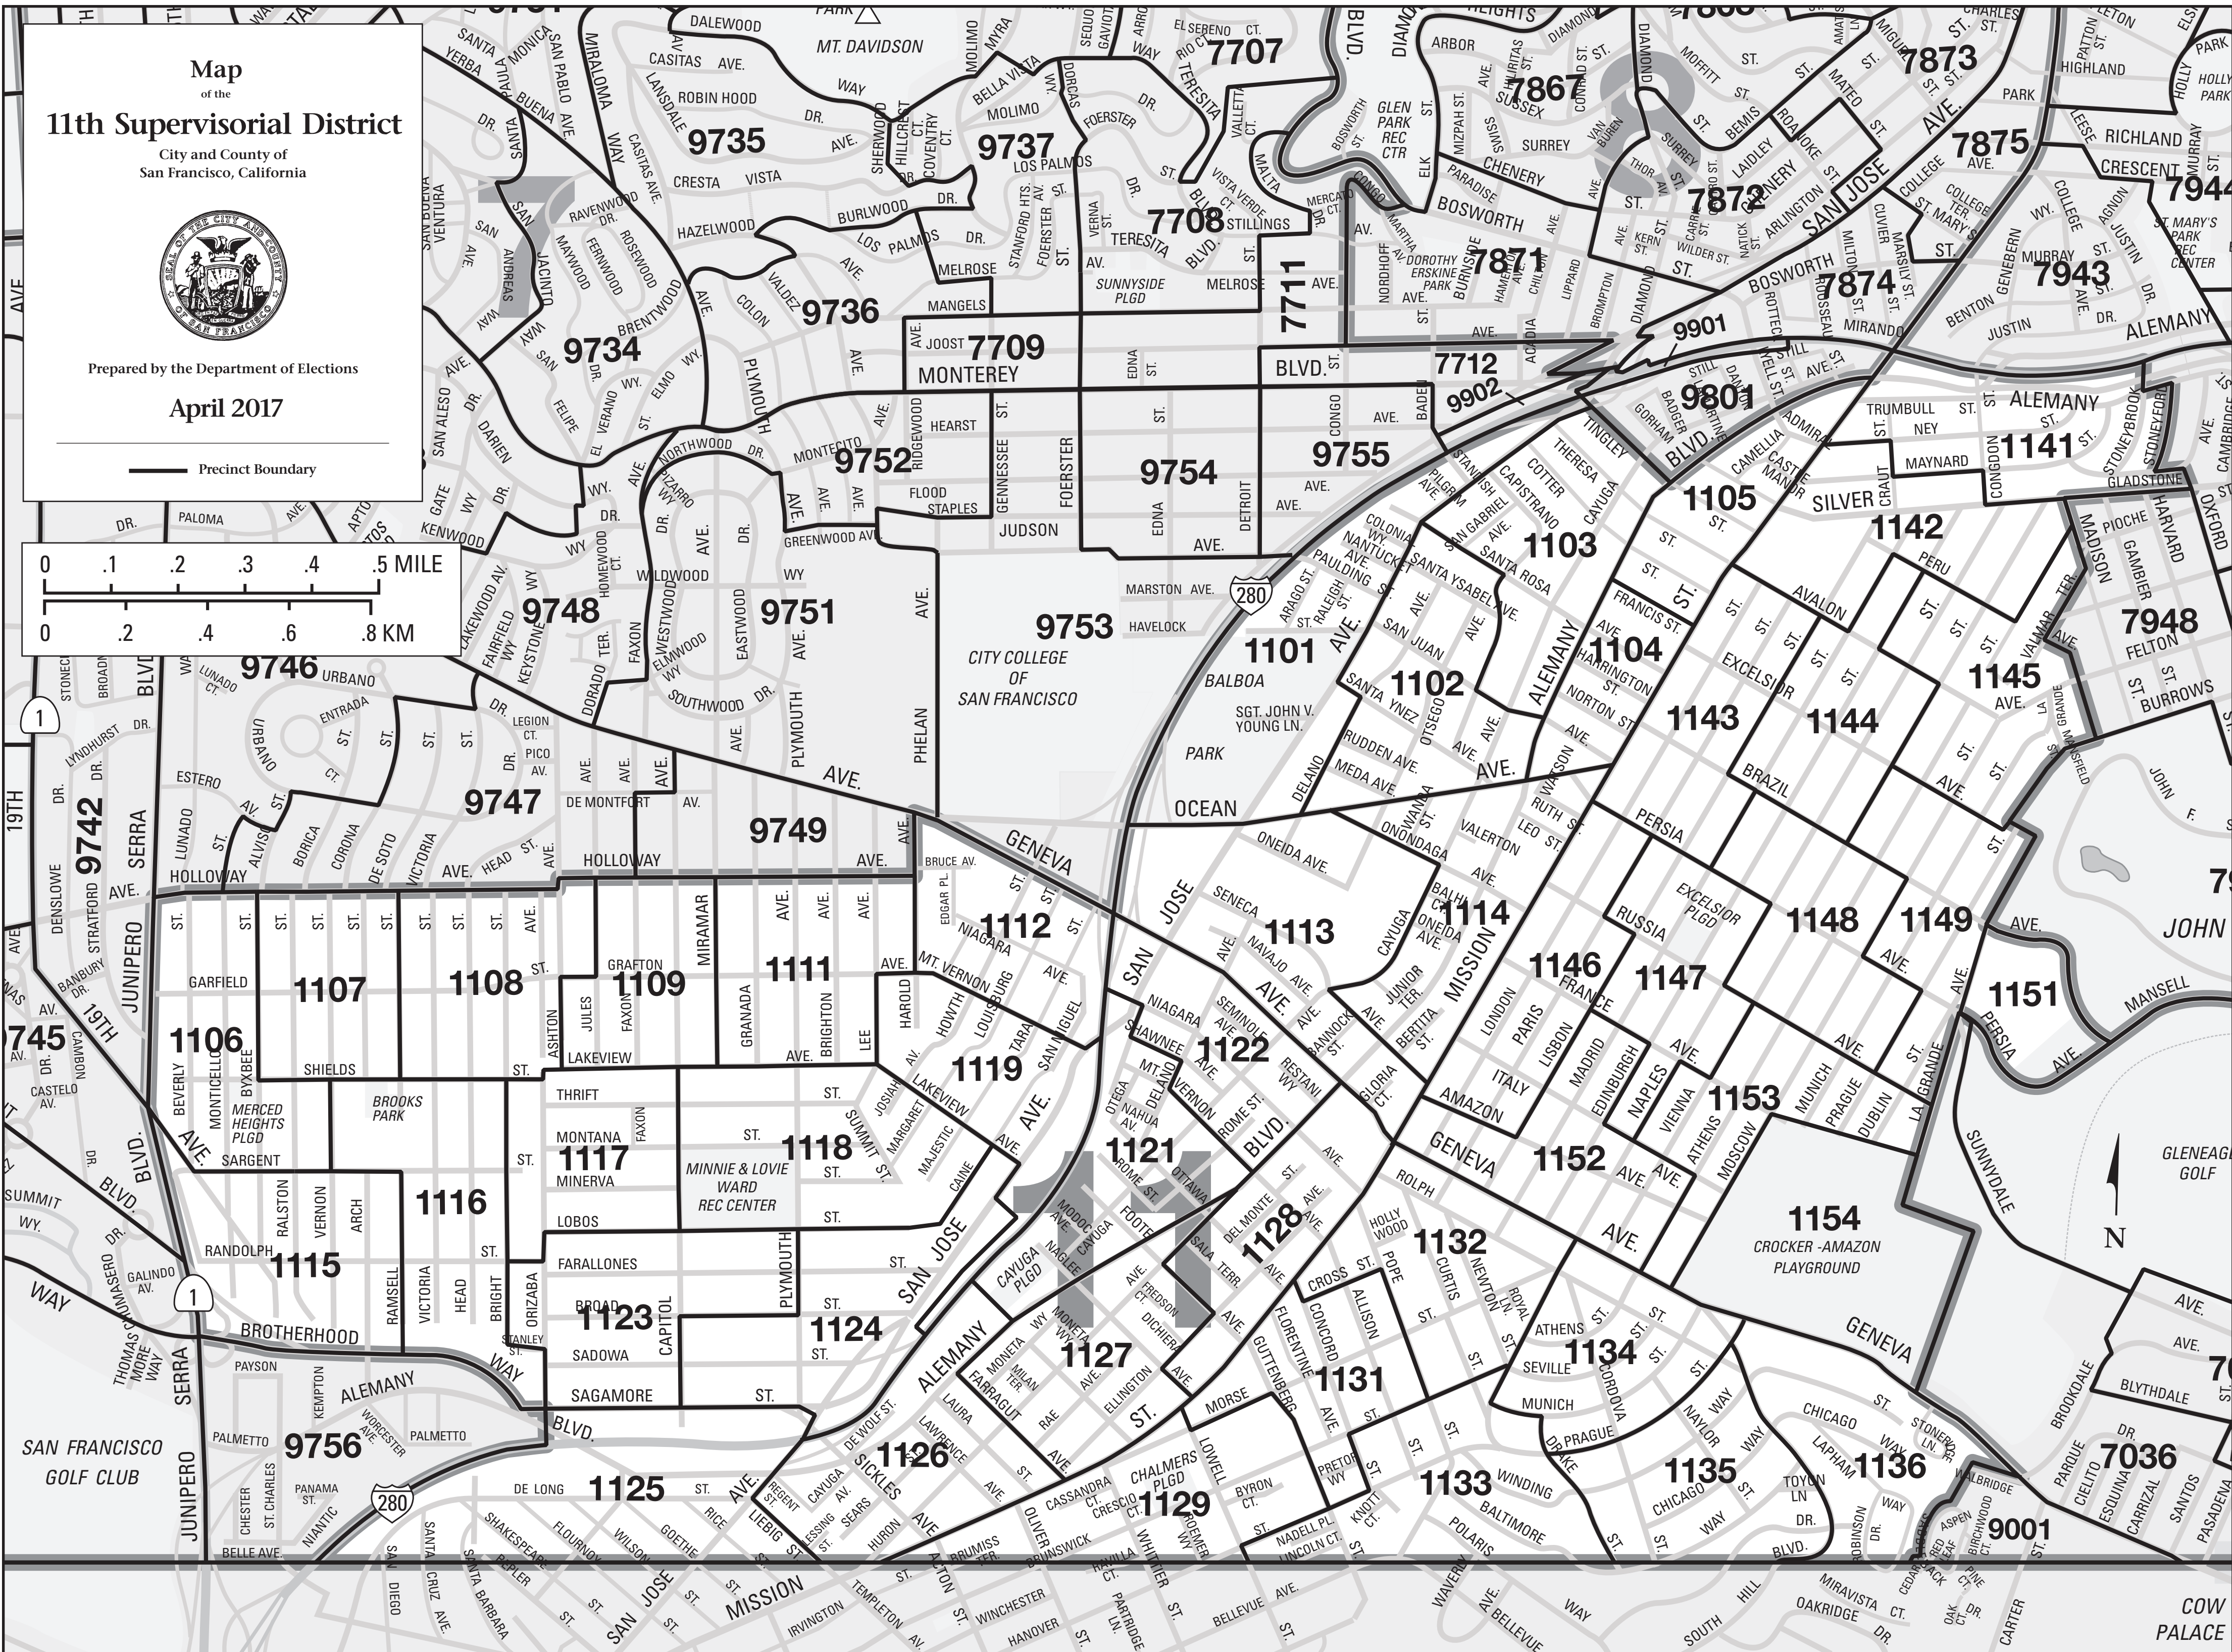

Map of the 11th Supervisorial District

City and County of San Francisco, California

Prepared by the Department of Elections

April 2017

— Precinct Boundary

COW PALACE