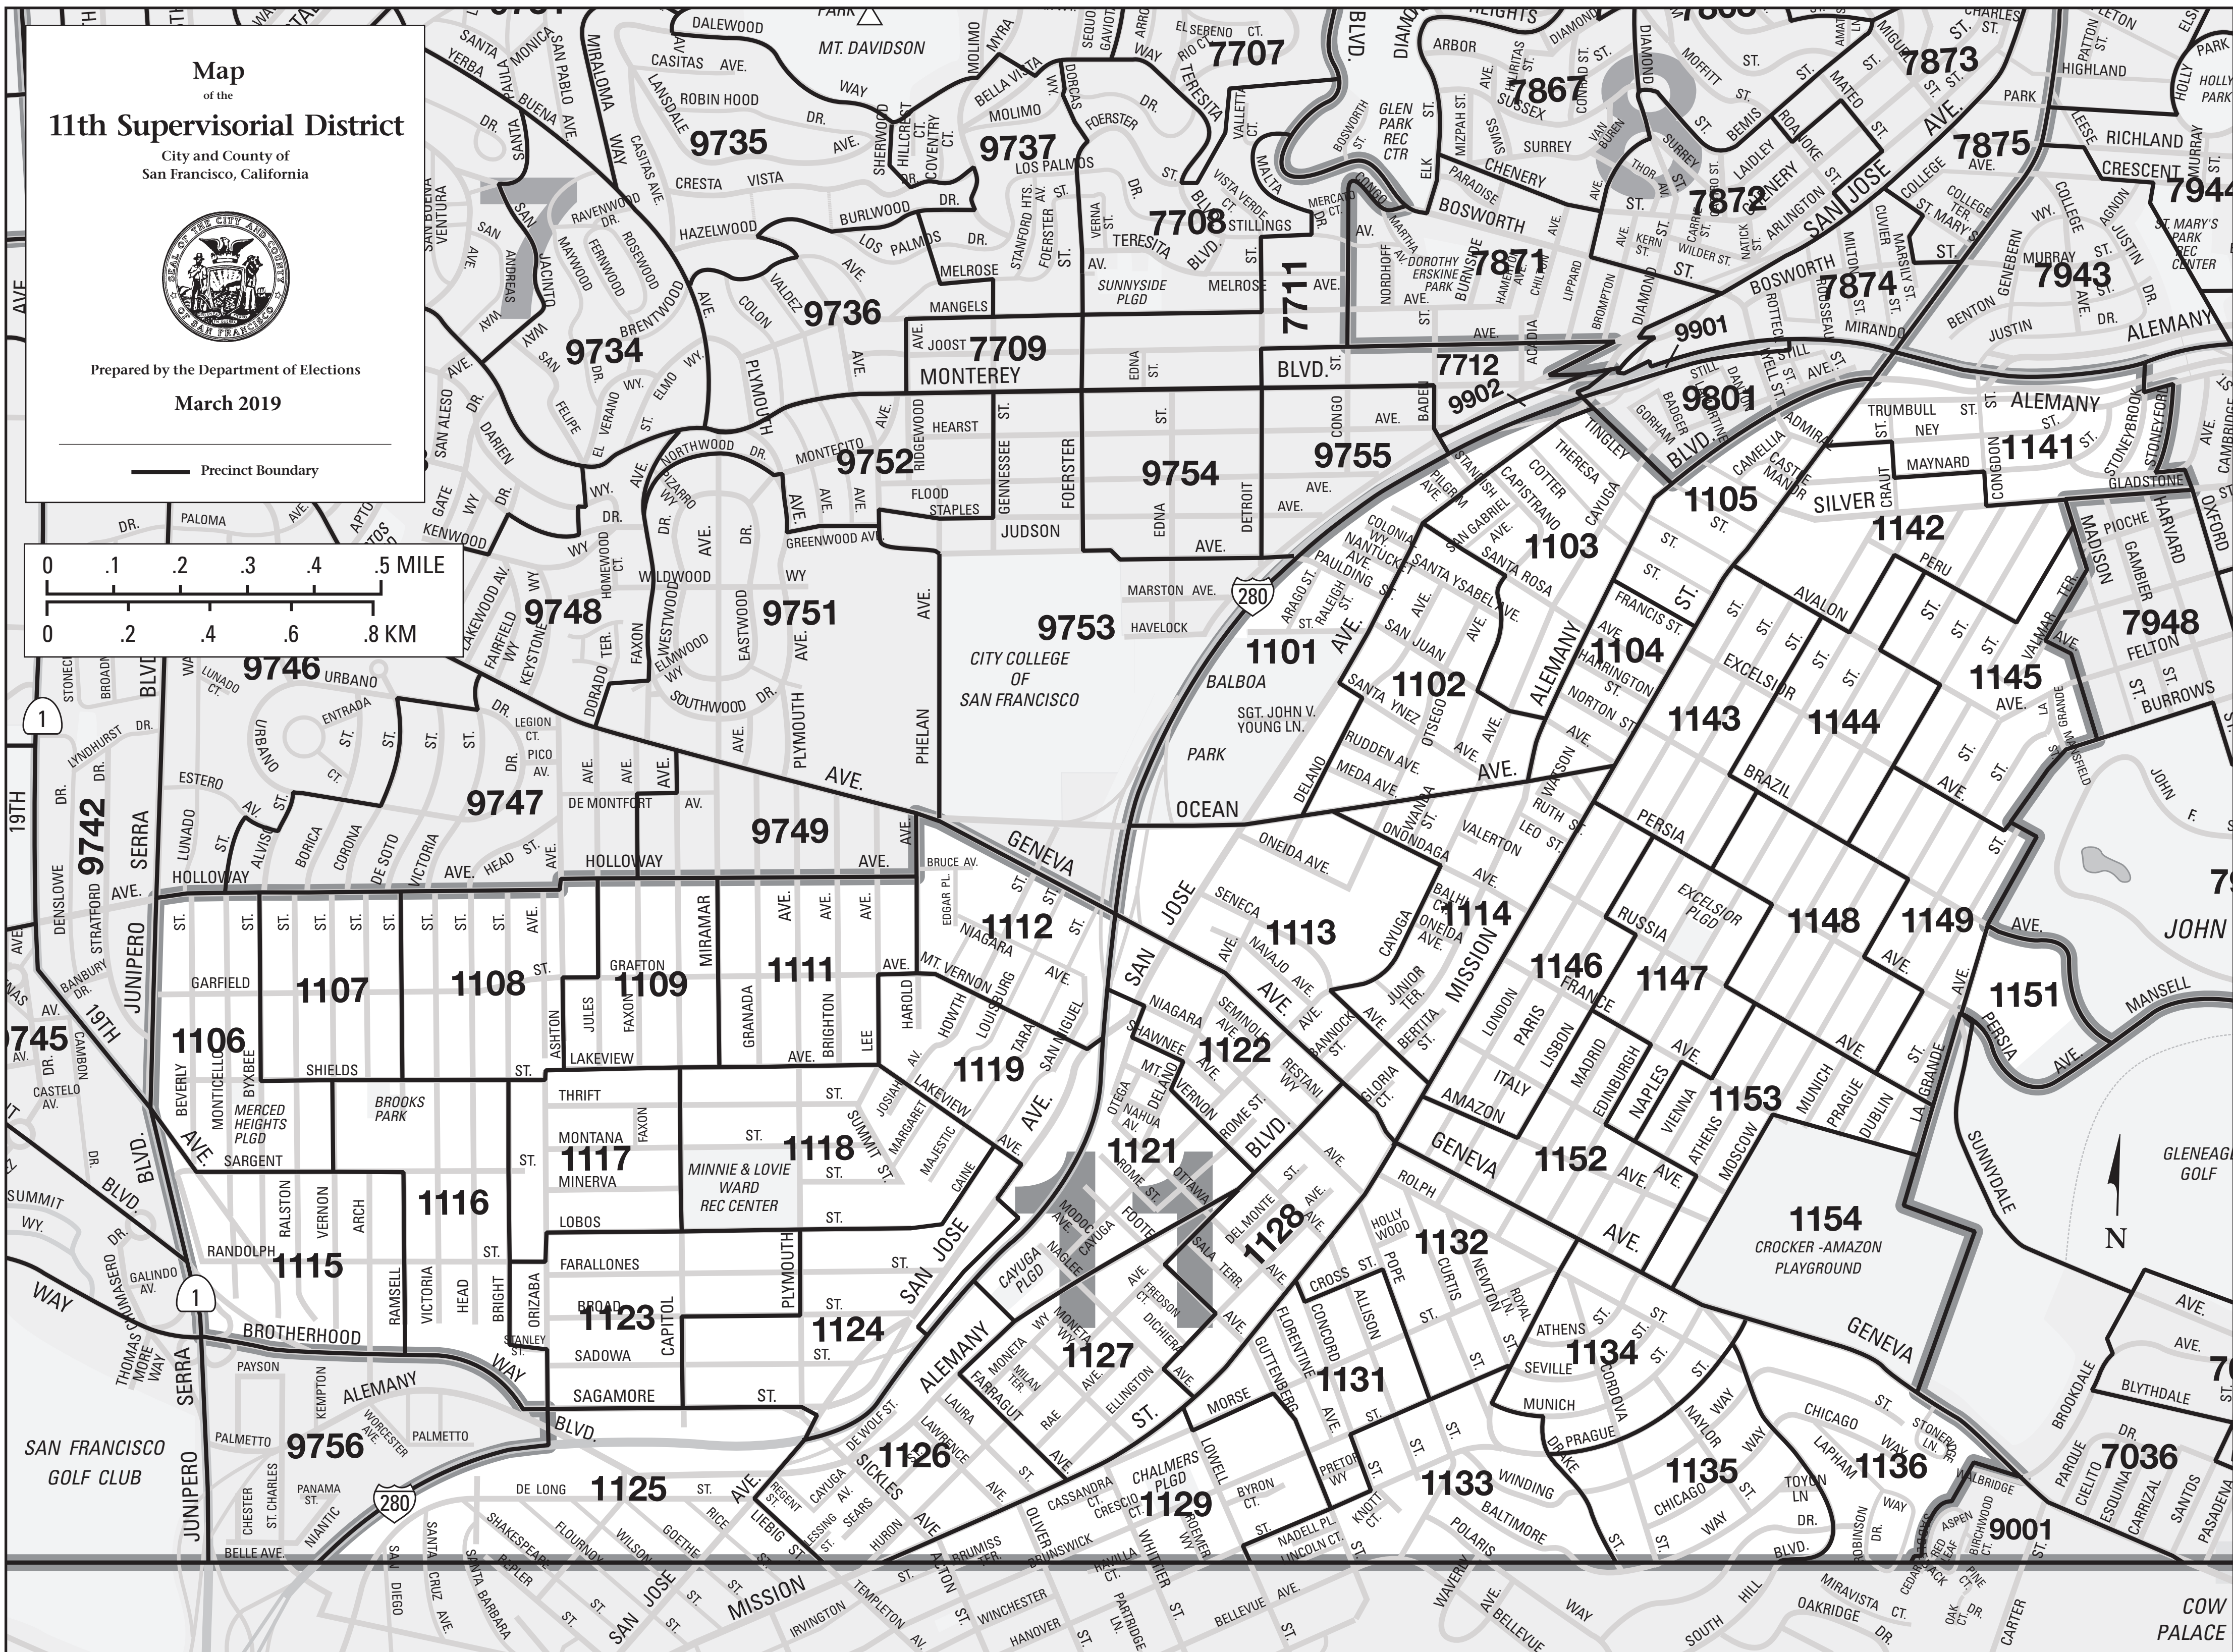

Map of the 11th Supervisorial District

City and County of San Francisco, California

Prepared by the Department of Elections

March 2019

— Precinct Boundary

COW PALACE