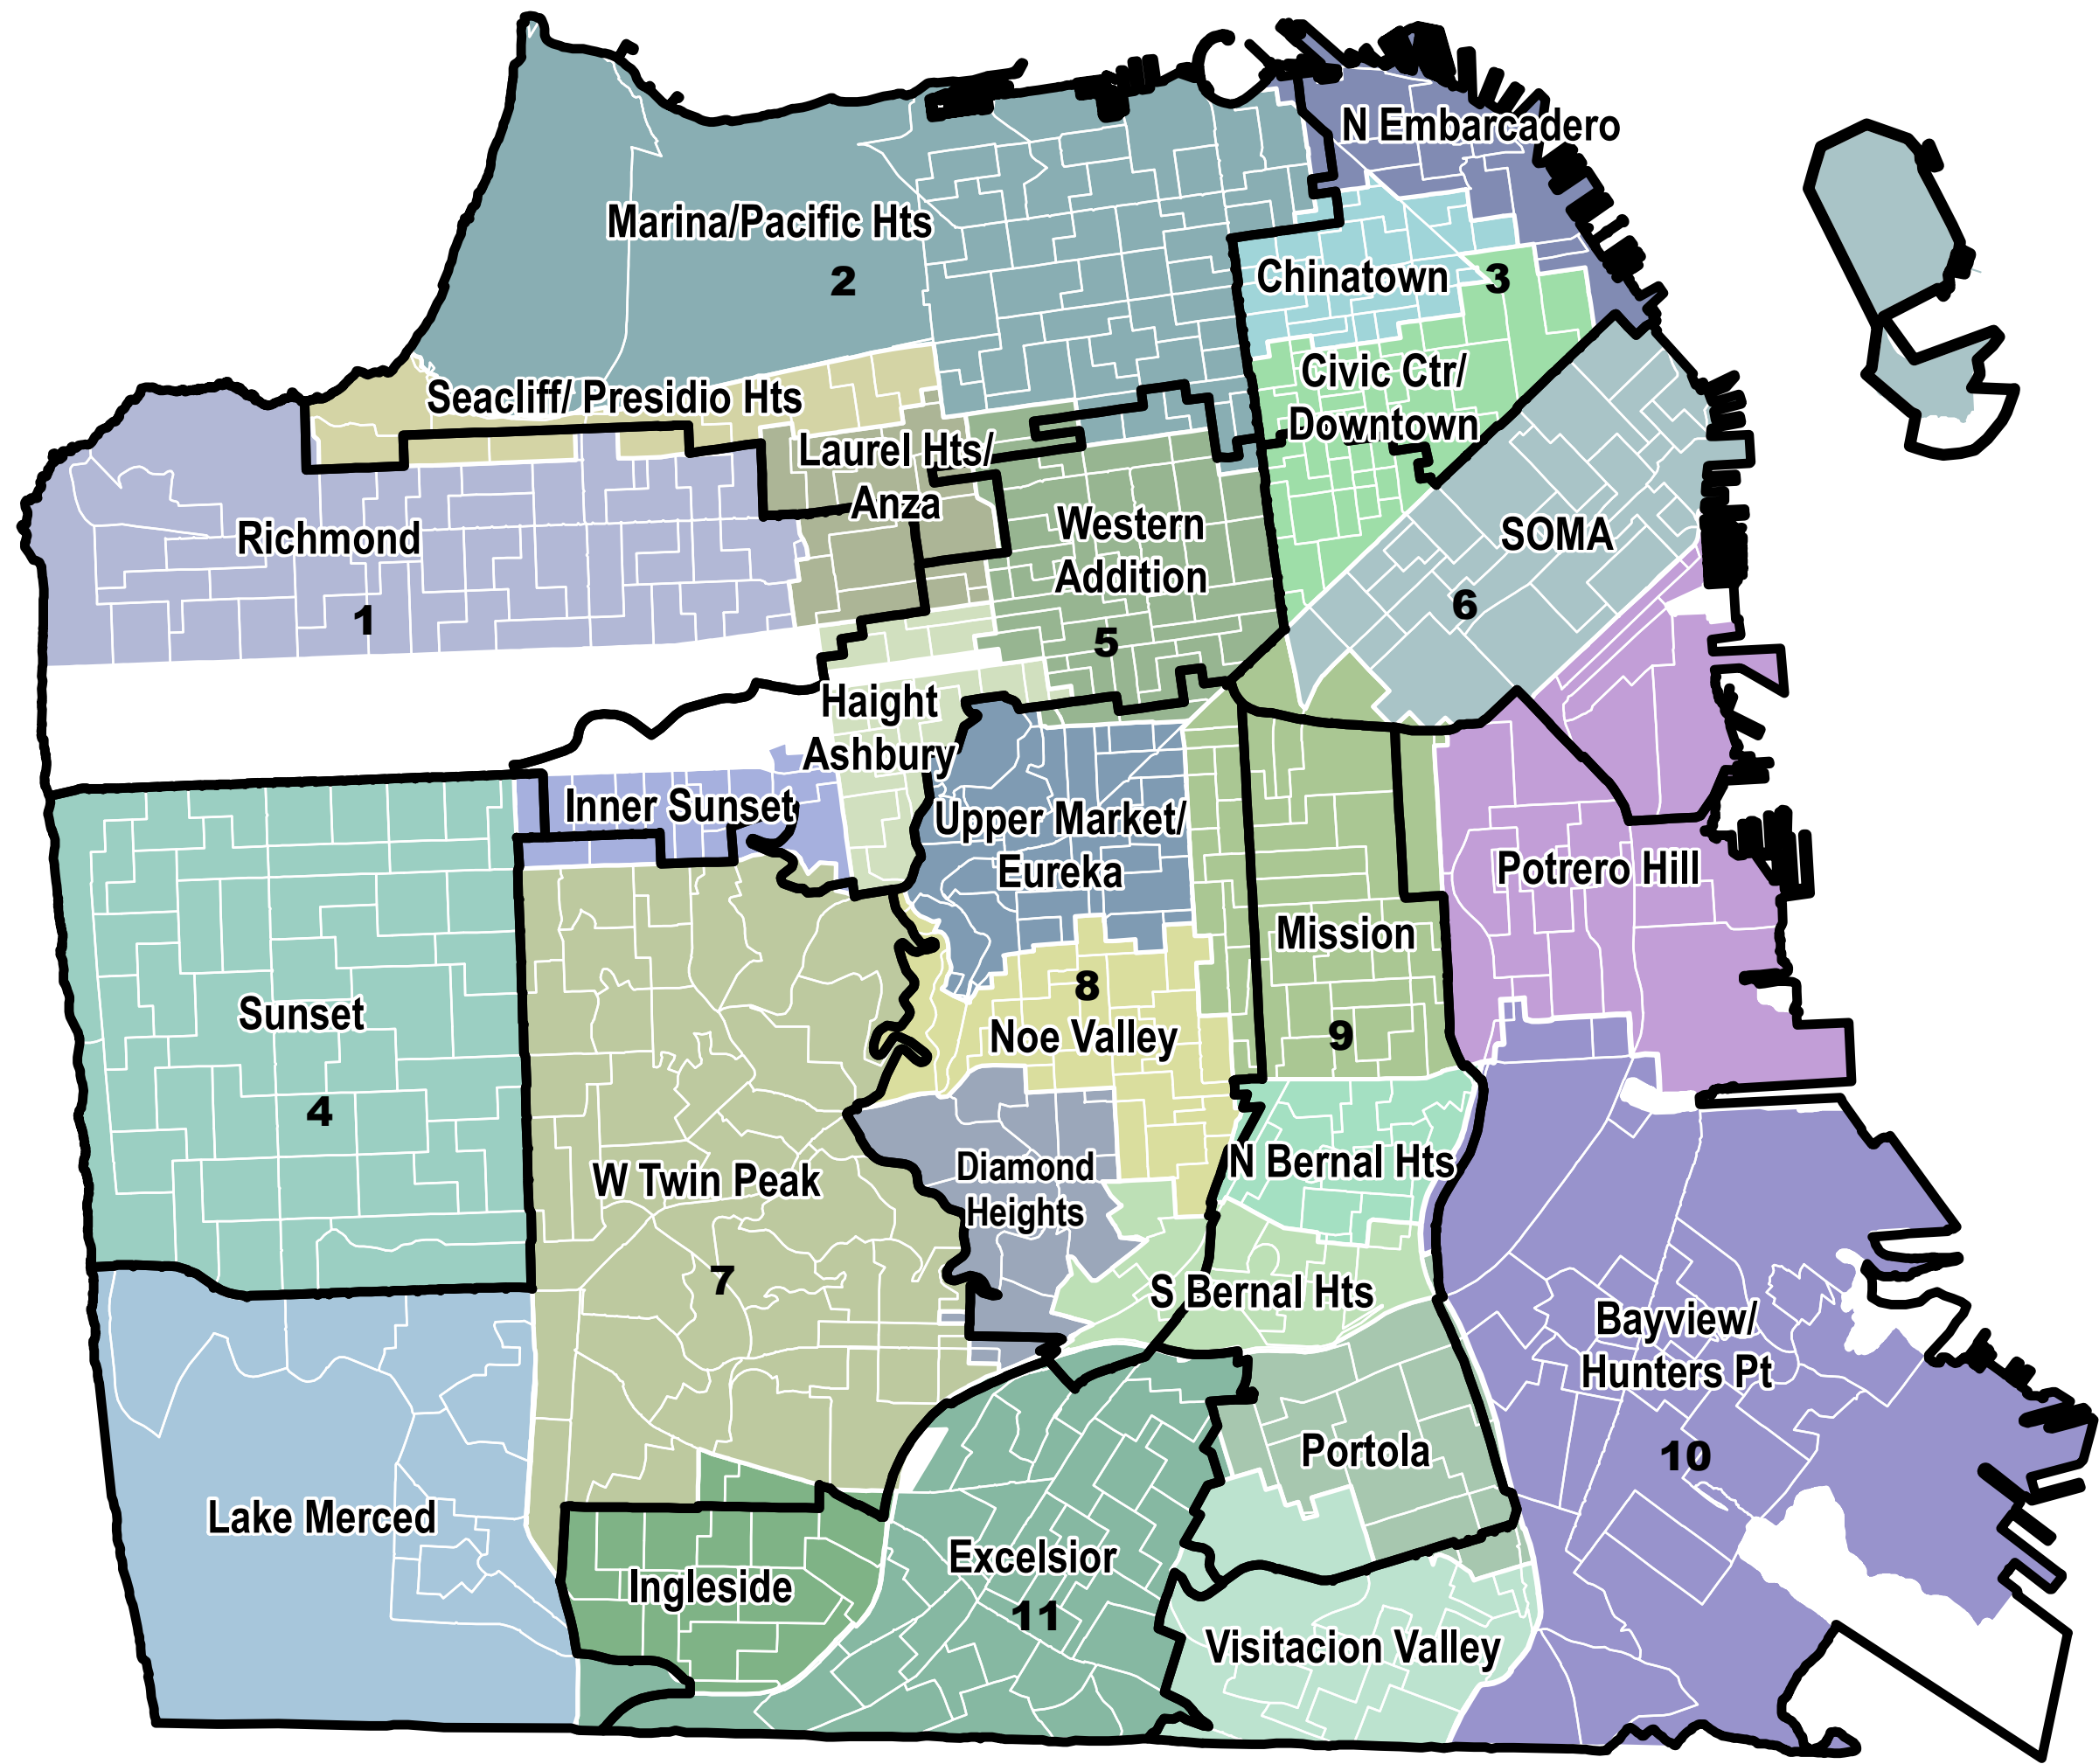

Map of  
 San Francisco Neighborhoods  
 with Supervisorial Districts

**SF\_DOE\_Neighborhoods**

[Purple]	BAYVW/HTRSPT
[Light Blue]	CHINA
[Light Green]	CVC CTR/DWTN
[Dark Blue]	DIAMD HTS
[Dark Green]	EXCELSIOR
[Light Yellow]	HAIGHT ASH
[Medium Green]	INGLESIDE
[Light Purple]	INNER SUNSET
[Light Blue]	LAKE MERCED
[Light Yellow]	LRL HTS/ANZA
[Dark Blue]	MAR/PAC HTS
[Light Green]	MISSION
[Light Green]	N BERNAL HTS
[Dark Blue]	N EMBRCRO
[Light Yellow]	NOE VALLEY
[Dark Green]	PORTOLA
[Purple]	POTRERO HILL
[Light Purple]	RICHMOND
[Light Green]	S BERNAL HTS
[Light Yellow]	SECLF/PREHTS
[Light Blue]	SOMA
[Medium Green]	SUNSET
[Dark Blue]	UPRMKT/EURKA
[Light Green]	VISITA VLY
[Light Yellow]	W TWIN PKS
[Dark Green]	WST ADDITION