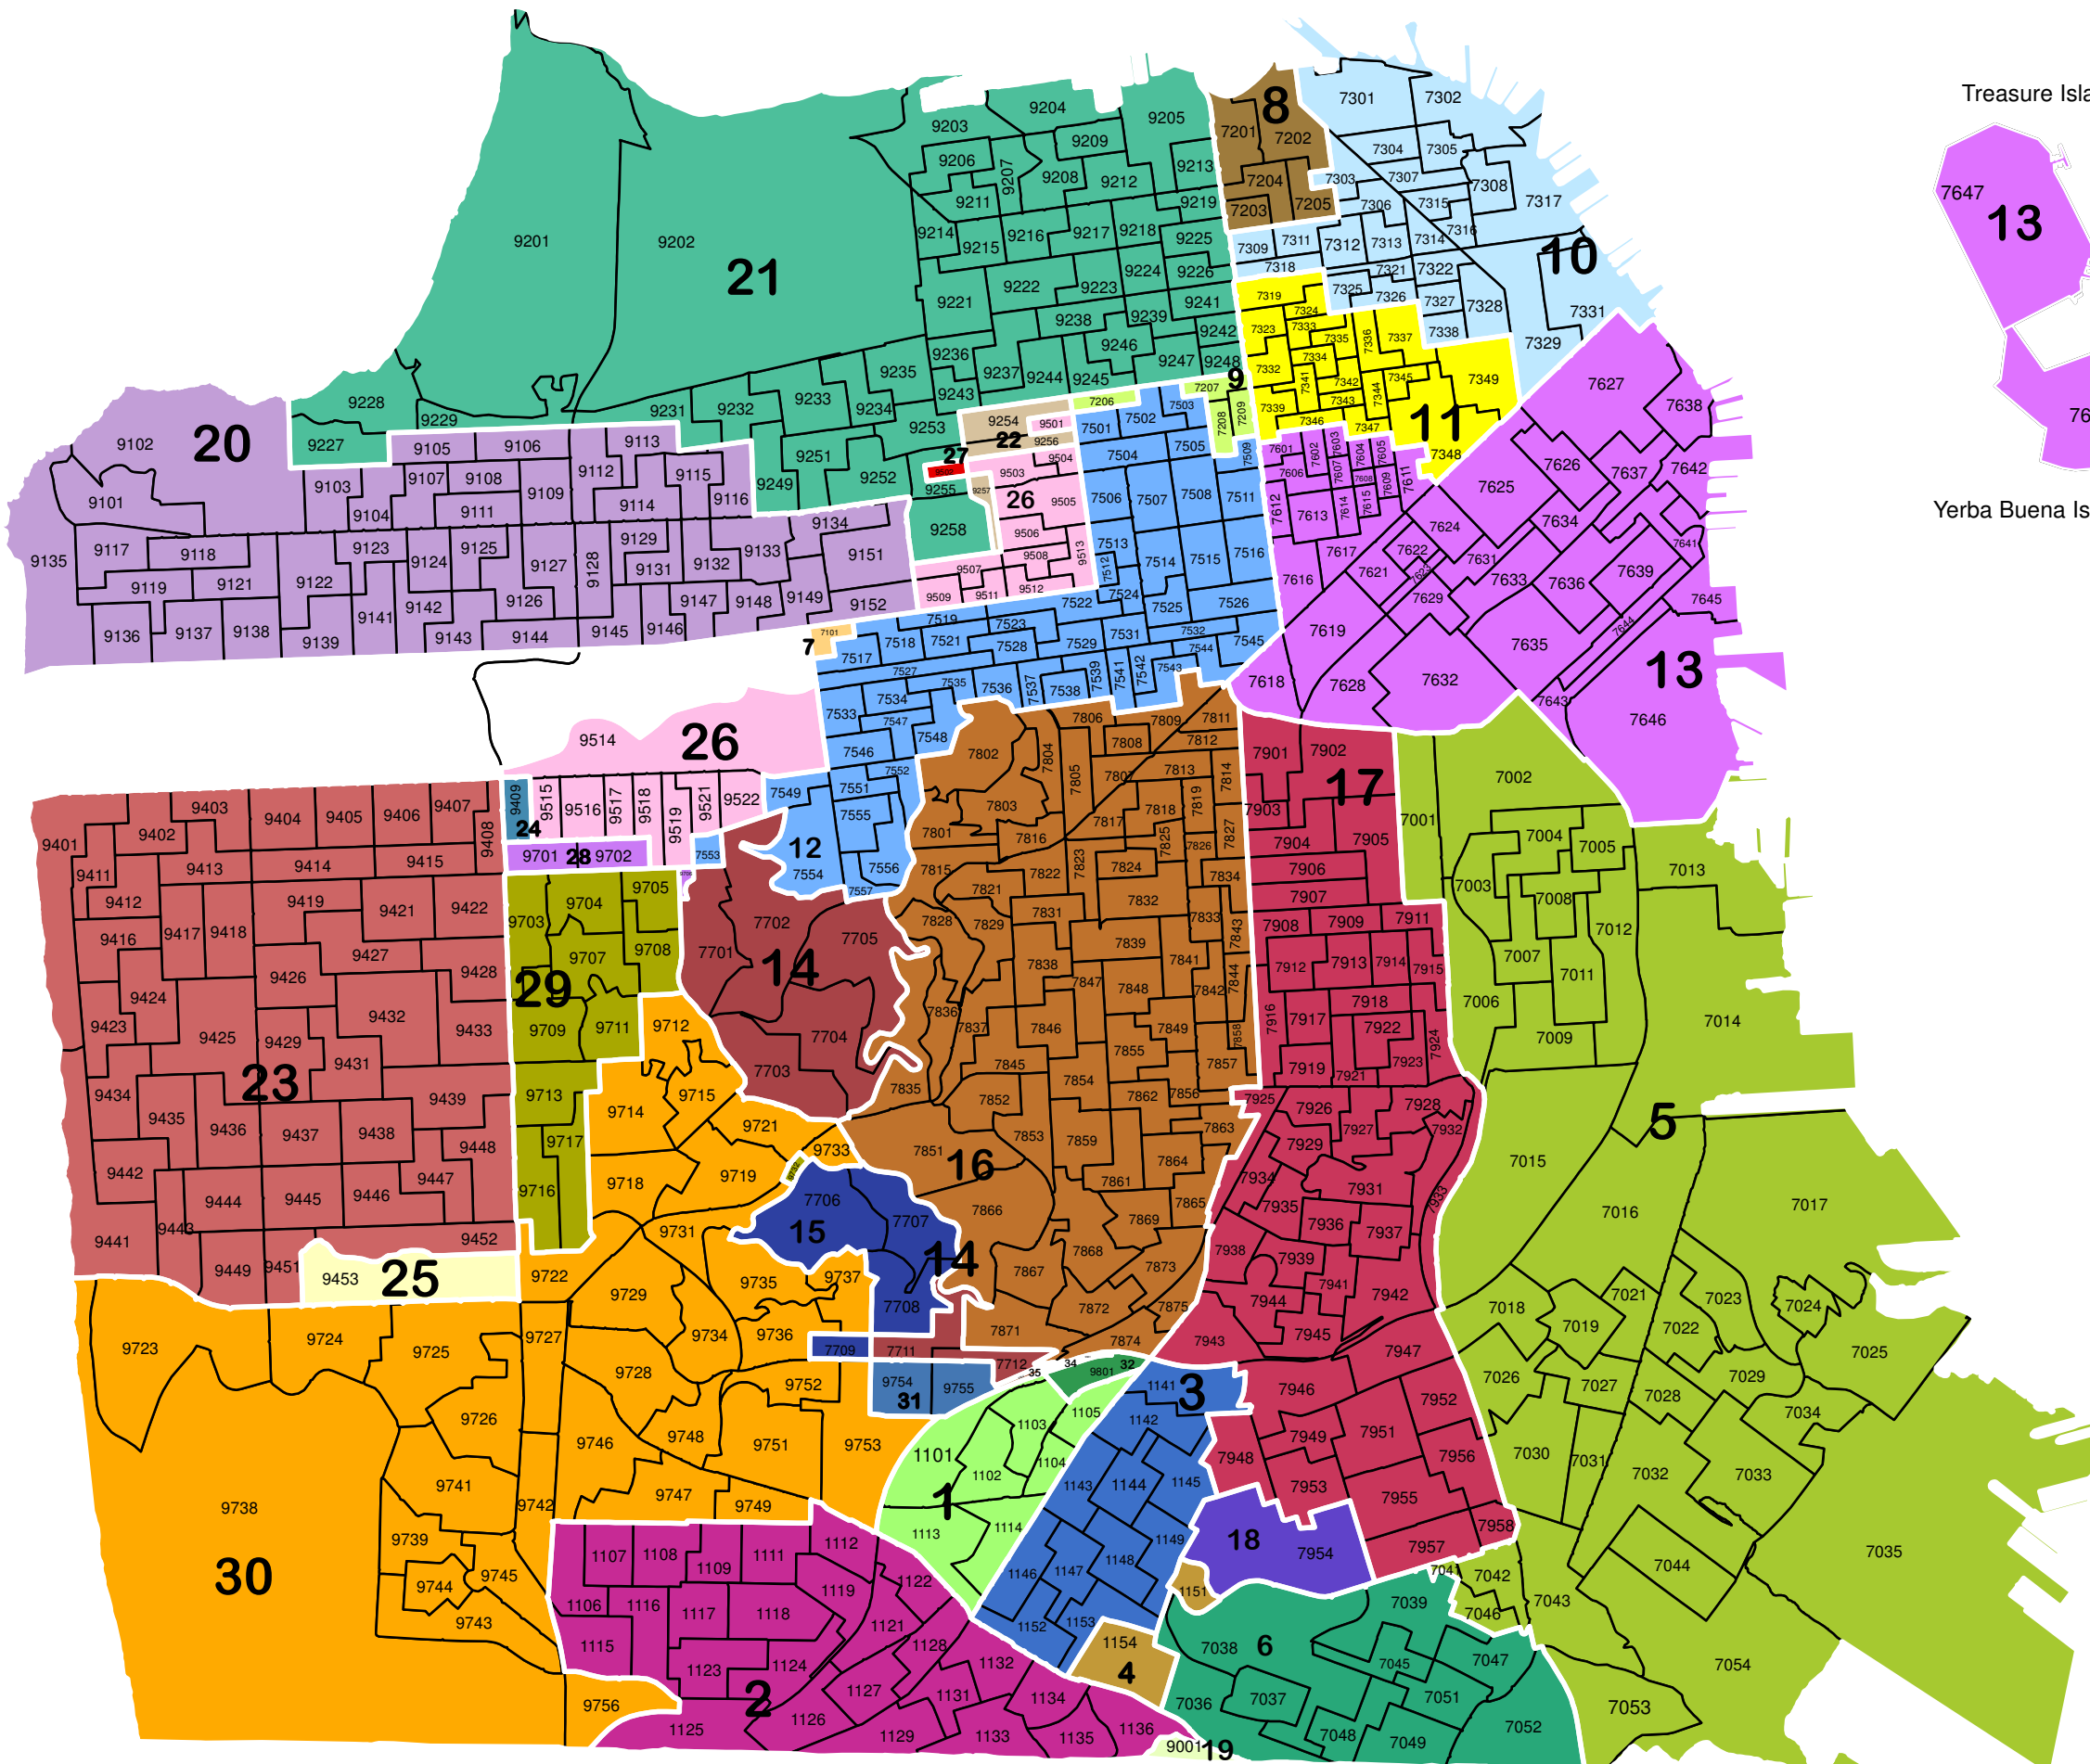

Map of
 Ballot Types
 for the
 November 4, 2014
 Consolidated General Election

33
 9900

Treasure Island
13
 7647
 7648
 Yerba Buena Island

Ballot Types

12	25
13	26
14	27
15	28
16	29
17	30
18	31
19	32
20	33
21	34
22	35
23	
24	